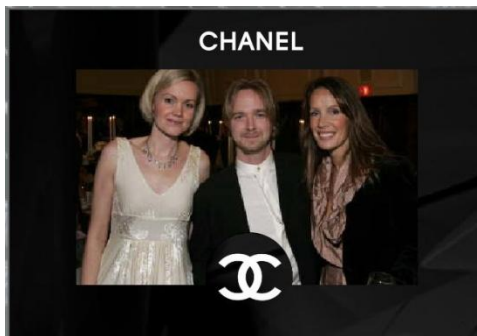

ONLINE GALLERY...via client website:

CHANEL

LONDON 2008 LAUNCH PARTY

FRAMED IMAGE READY TO PRINT

CUSTOM BRANDED GALLERY SKINS

QUICKVIEW THUMBNAIL GALLERY

IMAGE SCROLLER

CODE BOX

ADD THIS IMAGE TO YOUR:

facebook bebo

SOCIAL NETWORKING

QUICK SEARCH

BRANDED BANNER

CHANEL

LONDON 2008 LAUNCH PARTY

CUSTOM FRAMES...